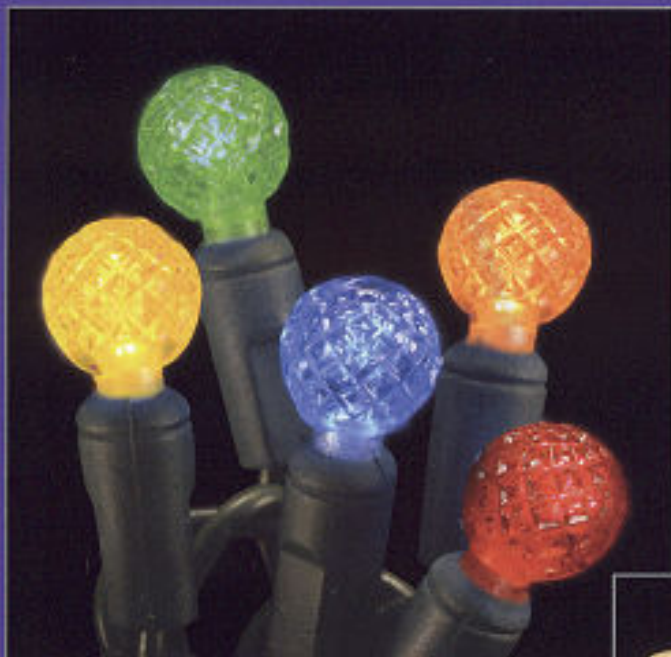

Experience Innovative Illumination